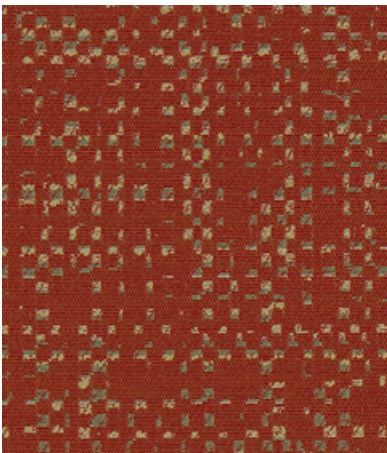

011 Combustion