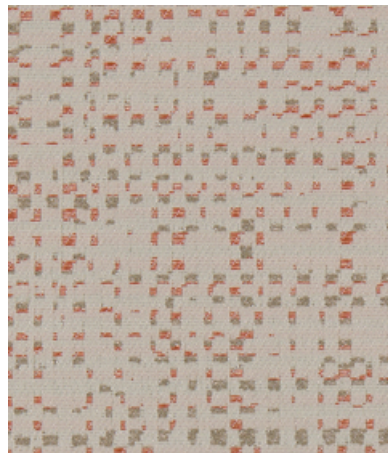

010 Polpourri