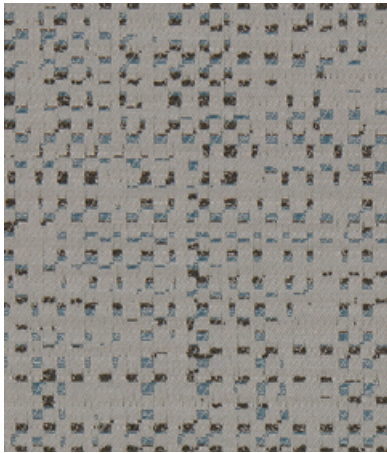

001 Tiara

002 Avalanche

003 Stellar

004 Upstream

005 Midsummer

006 Hideaway

007 Sencha

008 Blithe

Seating

Characteristics

Content: 41% Post-Consumer Recycled Polyester, 37%

Post-Industrial Recycled Polyester, 22% Polyester

Finish: Crypton Green (Antimicrobial, Impermeable, Stain Repellent)

Backing: Crypton Green

Width: 54" (137cm)

Repeat: 14 1/2" V, 14 3/4" H

(37cm V, 37cm H), Suitable for non-match application

Bolt Size: 30 yards (27 m)

Weight: 19.9 oz/ly (600 gr/lm)

Country of Origin: USA

Price

\$68.00 / C\$101.75 (FOB destination)