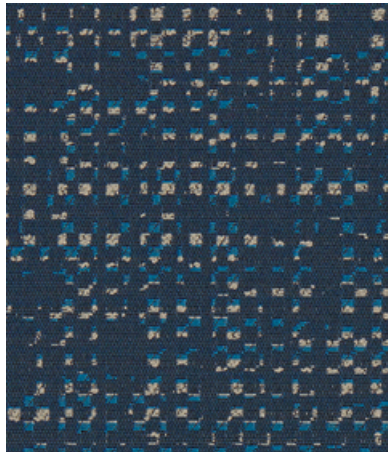

001 Tiara

002 Avalanche

003 Stellar

004 Upstream

005 Midsummer

006 Hideaway

007 Sencha

008 Blithe

Seating

Characteristics

Content: 41% Post-Consumer Recycled Polyester, 37%

Post-Industrial Recycled Polyester, 22% Polyester

Finish: Crypton Green (Antimicrobial, Impermeable, Stain Repellent)

Backing: Crypton Green

Width: 54" (137cm)

Repeat: 14 1/2" V, 14 3/4" H

(37cm V, 37cm H), Suitable for non-match application

Bolt Size: 30 yards (27 m)

Weight: 19.9 oz/ly (600 gr/lm)

Country of Origin: USA

Price

\$68.00 / C\$101.75 (FOB destination)