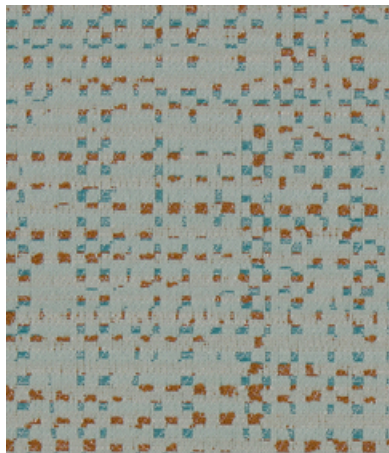

001 Tiara

002 Avalanche

003 Stellar

004 Upstream

005 Midsummer

006 Hideaway

007 Sencha

008 Blithe

Seating

Characteristics

Content: 41% Post-Consumer Recycled Polyester, 37%

Post-Industrial Recycled Polyester, 22% Polyester

Finish: Crypton Green (Antimicrobial, Impermeable, Stain Repellent)

Backing: Crypton Green

Width: 54" (137cm)

Repeat: 14 1/2" V, 14 3/4" H

(37cm V, 37cm H), Suitable for non-match application

Bolt Size: 30 yards (27 m)

Weight: 19.9 oz/ly (600 gr/lm)

Country of Origin: USA

Price

\$68.00 / C\$101.75 (FOB destination)