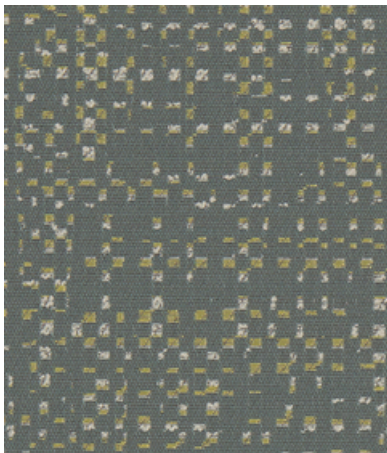

001 Tiara

002 Avalanche

003 Stellar

004 Upstream

005 Midsummer

006 Hideaway

007 Sencha

008 Blithe

Seating

Characteristics

Content: 41% Post-Consumer Recycled Polyester, 37%

Post-Industrial Recycled Polyester, 22% Polyester

Finish: Crypton Green (Antimicrobial, Impermeable, Stain Repellent)

Backing: Crypton Green

Width: 54" (137cm)

Repeat: 14 1/2" V, 14 3/4" H

(37cm V, 37cm H), Suitable for non-match application

Bolt Size: 30 yards (27 m)

Weight: 19.9 oz/ly (600 gr/lm)

Country of Origin: USA

Price

\$68.00 / C\$101.75 (FOB destination)