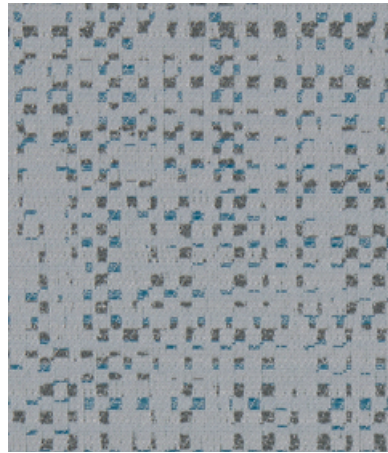

001 Tiara

002 Avalanche

003 Stellar

004 Upstream

005 Midsummer

006 Hideaway

007 Sencha

008 Blithe

Seating

Characteristics

Content: 41% Post-Consumer Recycled Polyester, 37%

Post-Industrial Recycled Polyester, 22% Polyester

Finish: Crypton Green (Antimicrobial, Impermeable, Stain Repellent)

Backing: Crypton Green

Width: 54" (137cm)

Repeat: 14 1/2" V, 14 3/4" H

(37cm V, 37cm H), Suitable for non-match application

Bolt Size: 30 yards (27 m)

Weight: 19.9 oz/ly (600 gr/lm)

Country of Origin: USA

Price

\$68.00 / C\$101.75 (FOB destination)